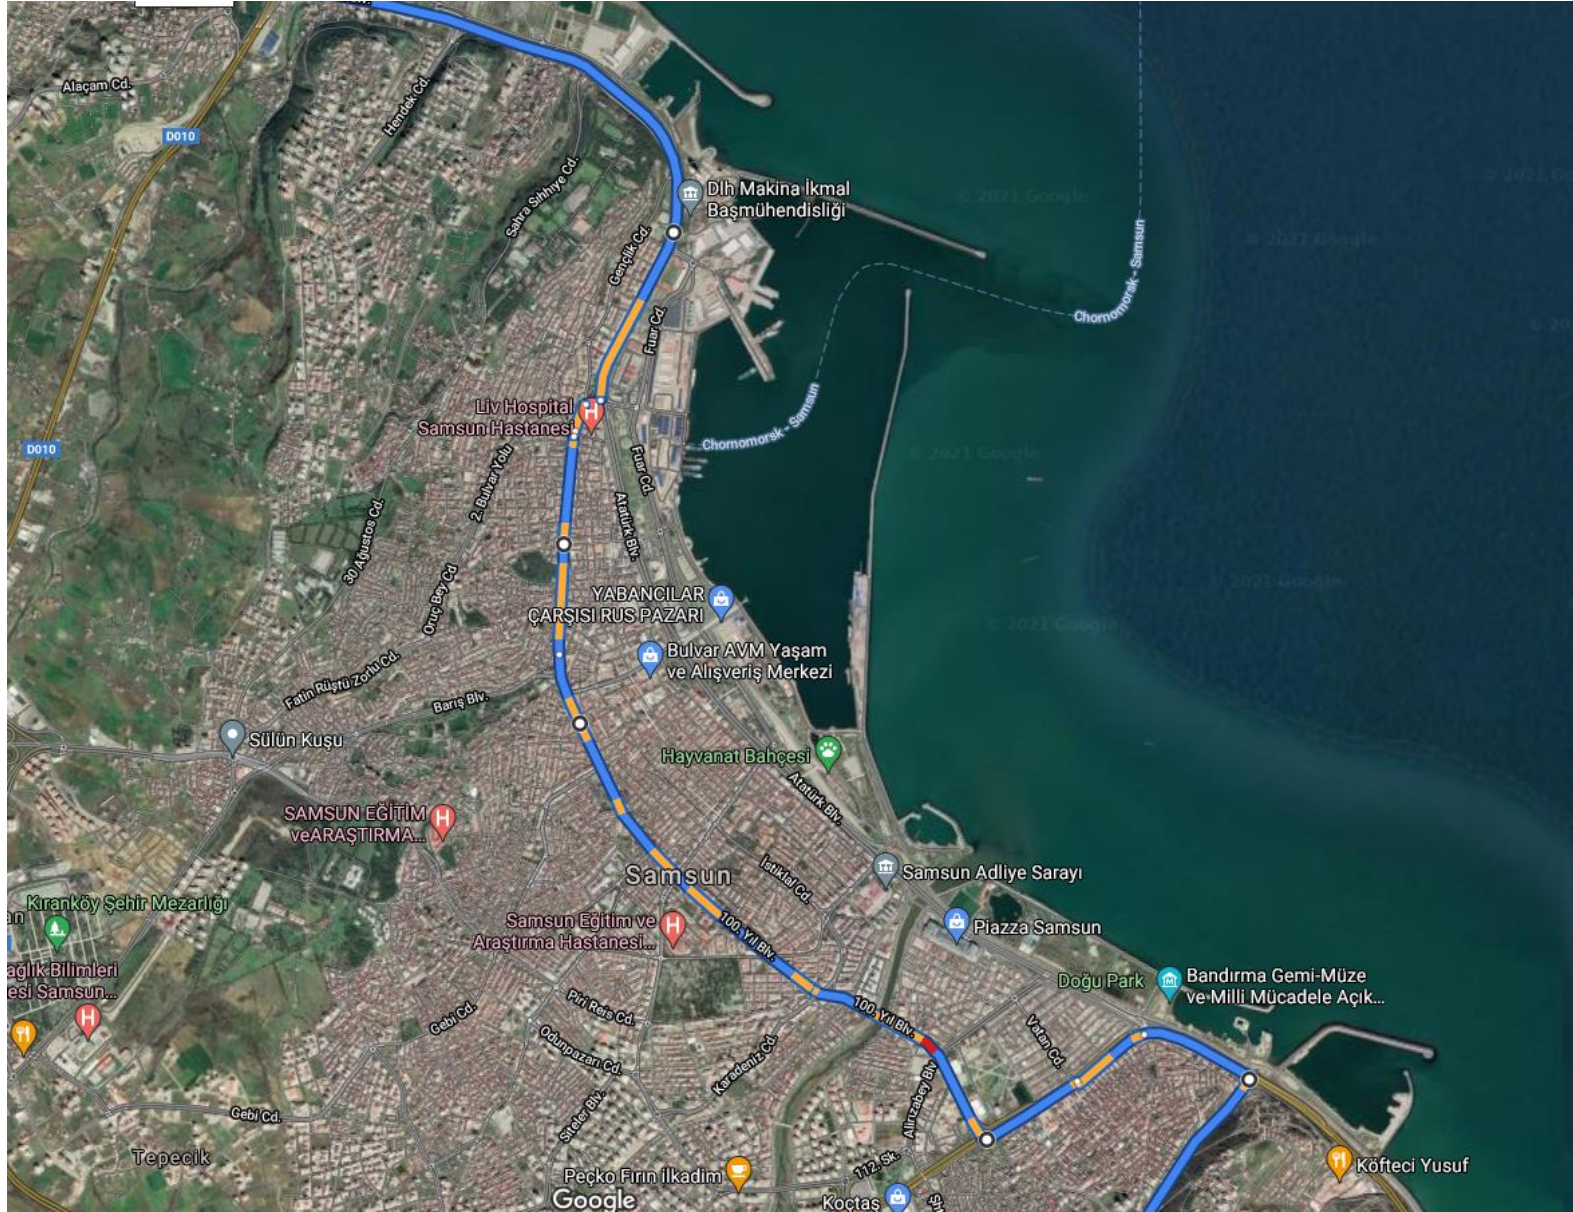

42 dk.
24,6 km

Mimar Sinan Evleri

Alaçam Cd.

Alaçam Caddesi

DİH Makina İkmal Başmühendisliği

Liv Hospital Samsun Hastanesi

<https://www.google.com/maps/dir/41.3526699,36.2404735/41.2321175,36.3698488/@41.2921683,36.3307163,6719m/data=!3m1!1e3!4m4!4m39!1m35!3m4!1m2!1d36.2812375!2d41.3336589!3s0x408879a9a3a66d63:0x8823449c9d4305b1!3m4!1m2!1d36.2953898!2d41.3286323!3s0x408879b1a6b5cda1:0x9c3bf279109a0e45!3m4!1m2!1d36.3357719!2d41.3106797!3s0x4088777a30817bc1:0xc83920c39a5745c!3m4!1m2!1d36.3287219!2d41.2956716!3s0x40887796035c3857:0x36b39c5b0b4c3f10!3m4!1m2!1d36.3297576!2d41.2870452!3s0x408877c659cfc6d:0x194961cd0d21c66d!3m4!1m2!1d36.355883!2d41.266996!3s0x4088762212144103:0xbdaab1342b18d17e!3m4!1m2!1d36.3727066!2d41.2698765!3s0x40887613ddcbdc83:0xa46db4a879c70cd3!1m1!4e1!3e0>

Linki bilgisayara kopyalayıp tüm haritayı görüntüleyebilirsiniz.(Telefonda görüntülemeyiniz.)